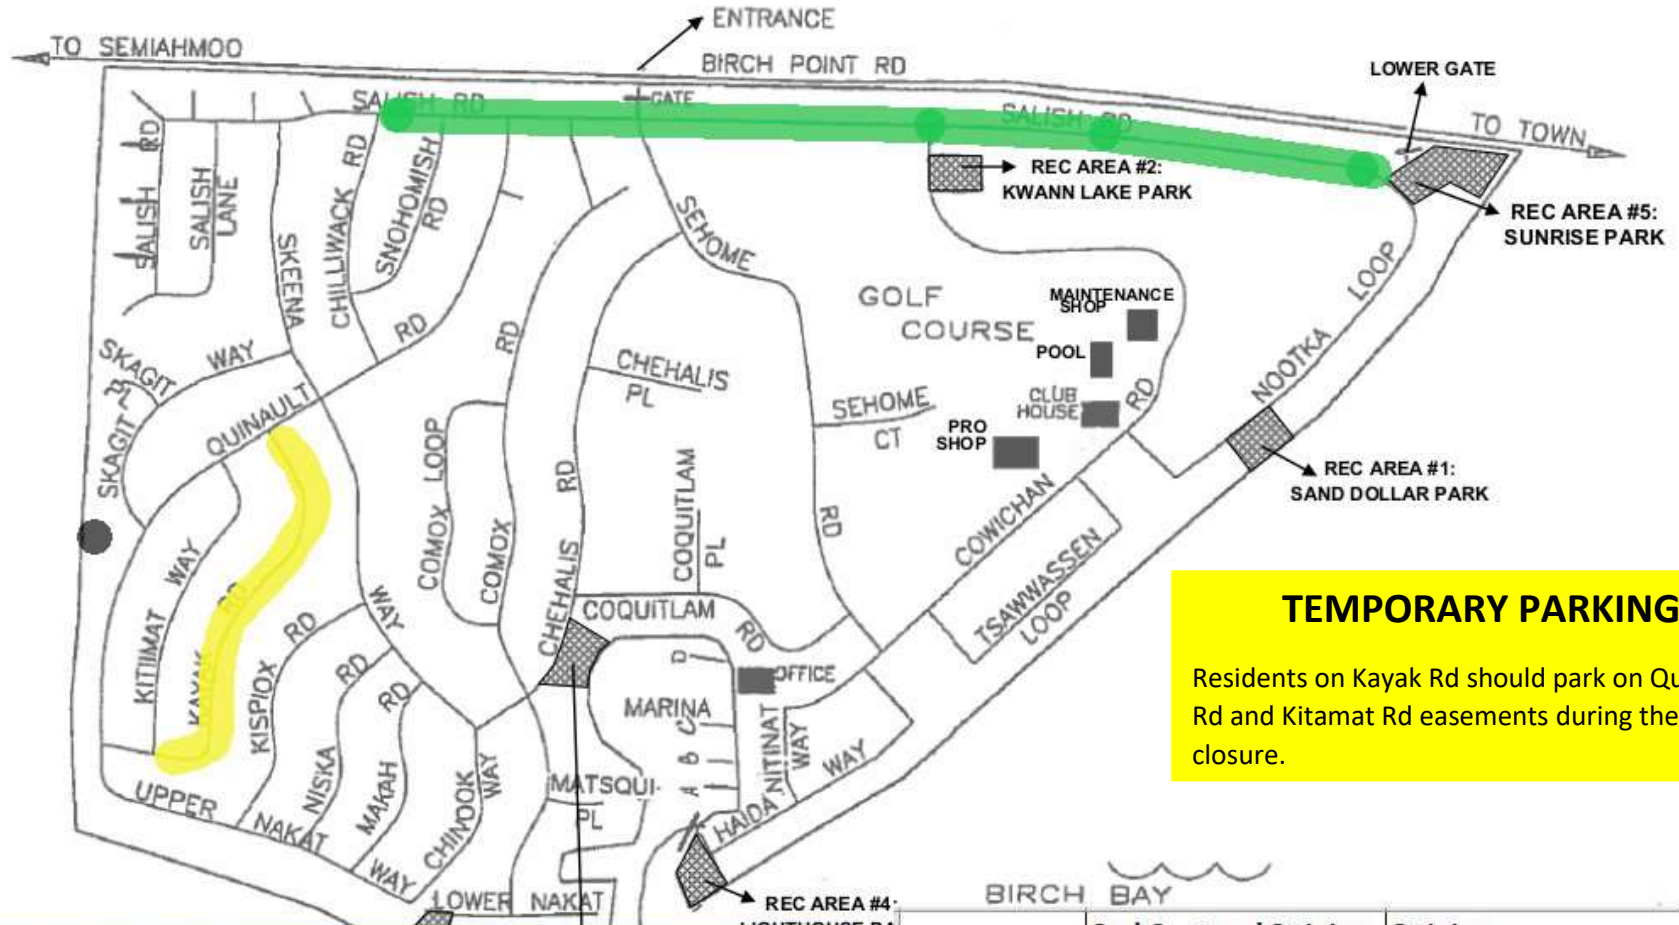

BIRCH BAY VILLAGE

ROAD CLOSURES 9-10-2020 TO 9-11-2020

TEMPORARY PARKING
Residents on Kayak Rd should park on Quinault Rd and Kitamat Rd easements during the closure.

CLOSED THURSDAY 9/10 AT 8 AM TO FRIDAY 9/11 AT 8 AM
ROADS WILL **NOT** BE CLOSED DURING STRIPING, BUT EXPECT DELAYS
CLOSURES ARE WEATHER PENDING

	2nd Coat and Striping	Striping
THURSDAY 10	Kayak Rd	Salish Rd
FRIDAY 11		Kayak Rd and Salish Rd (if needed)