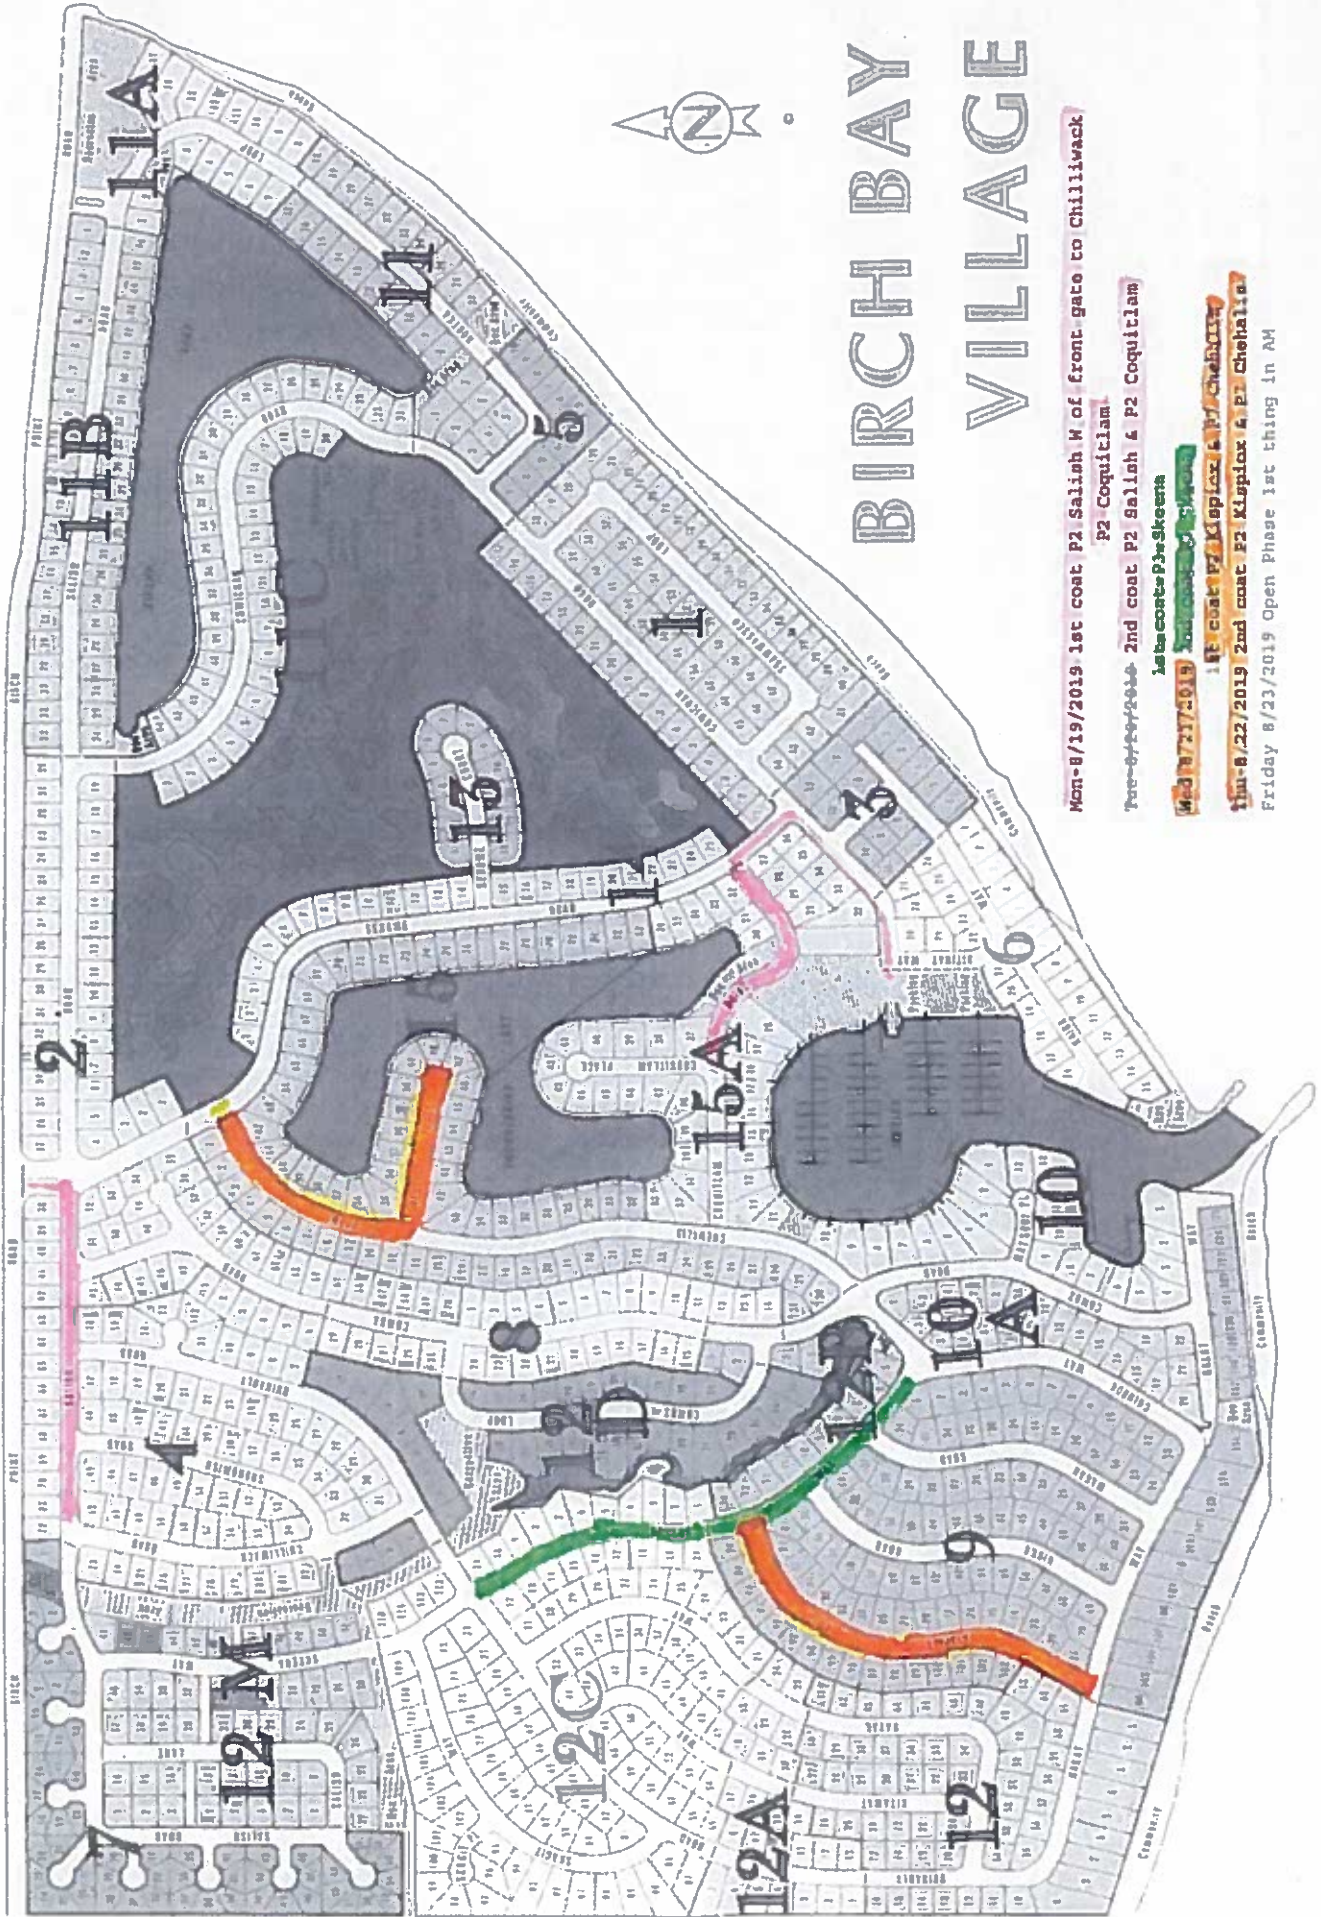

BIRCH BAY VILLAGE

Mon-8/19/2019 1st coat P2 Salish W of front gate to Chilliwack

P2 Coquitlam

Tue-8/20/2019 2nd coat P2 Salish & P2 Coquitlam

Asbestos P3-Skeets

Wed-8/21/2019 Asbestos P3-Skeets

Thu-8/22/2019 1st coat P7 Kippox & P7 Chehalis

Fri-8/23/2019 2nd coat P2 Kippox & P2 Chehalis

Friday 8/23/2019 Open Phase 1st thing in AM